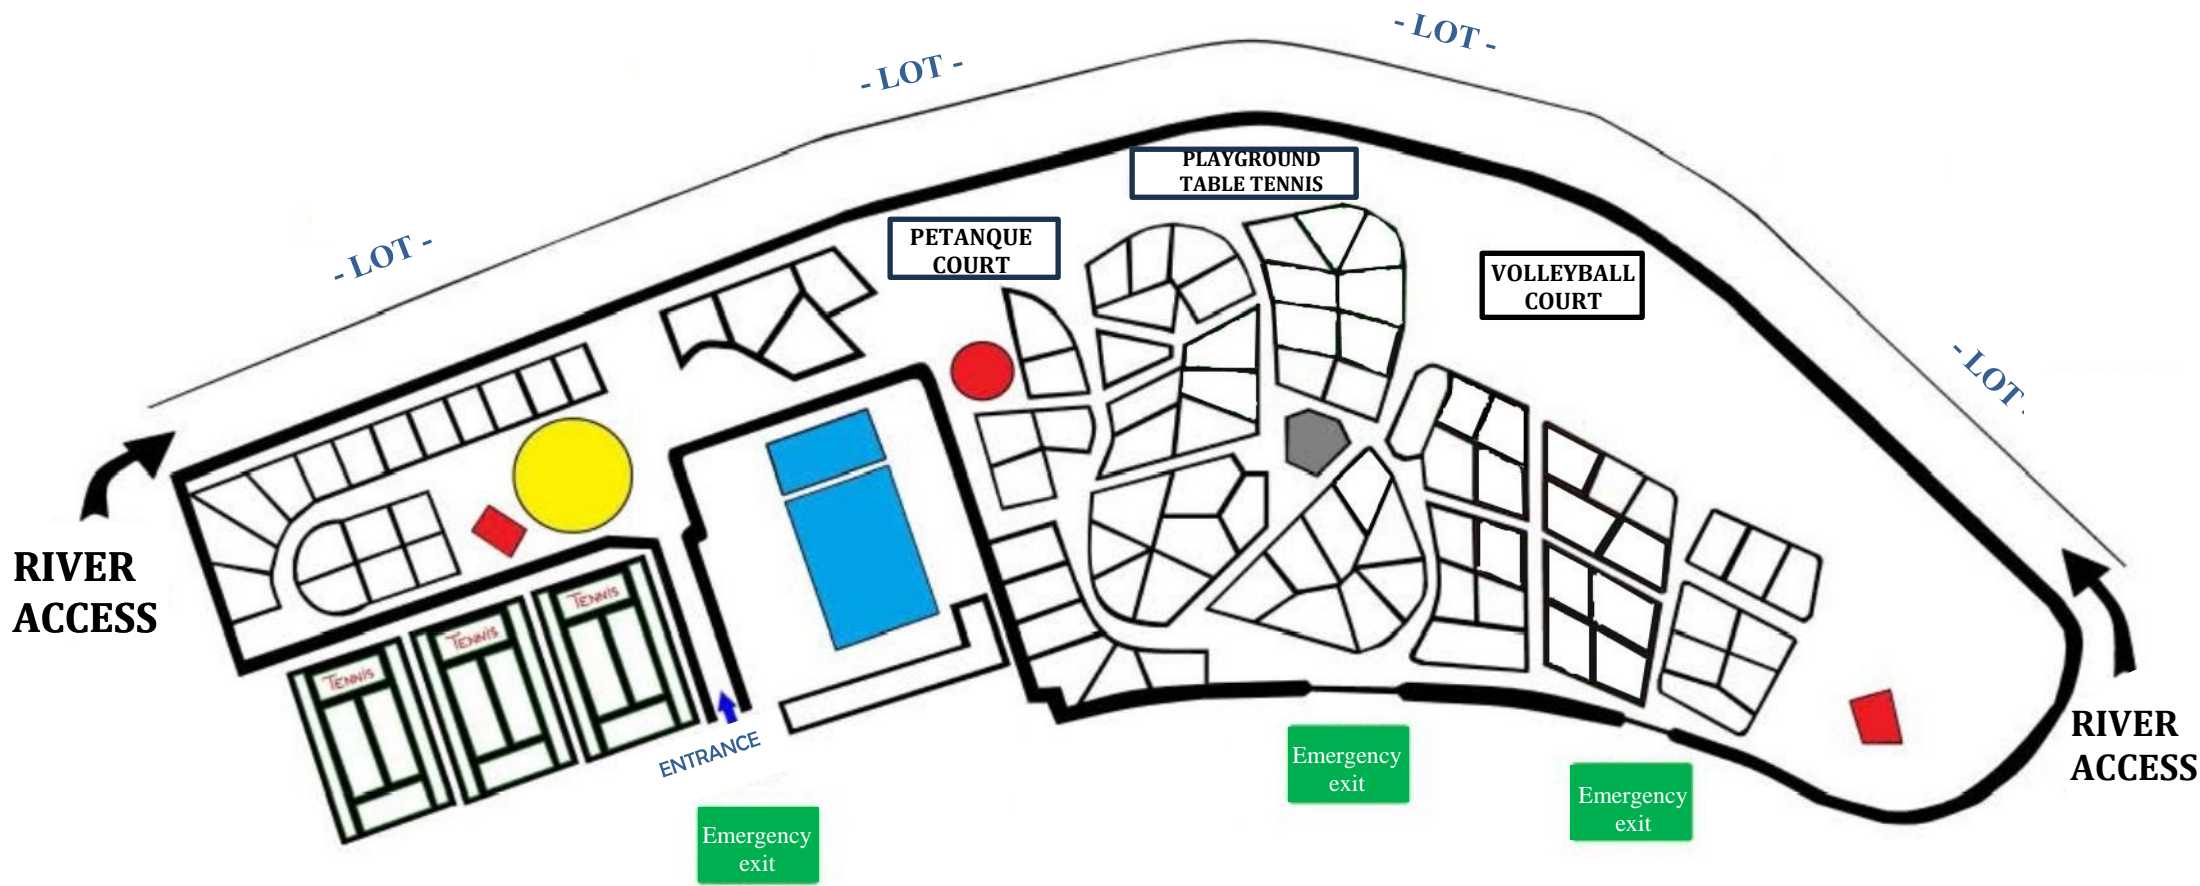

CAMPING ROC DE L'ARCHE

LEGEND :

- | | | | |
|--|---------------|---|----------|
|  | RECEPTION |  | CAMPSITE |
|  | BATHROOM | | |
|  | SWIMMING POOL | | |